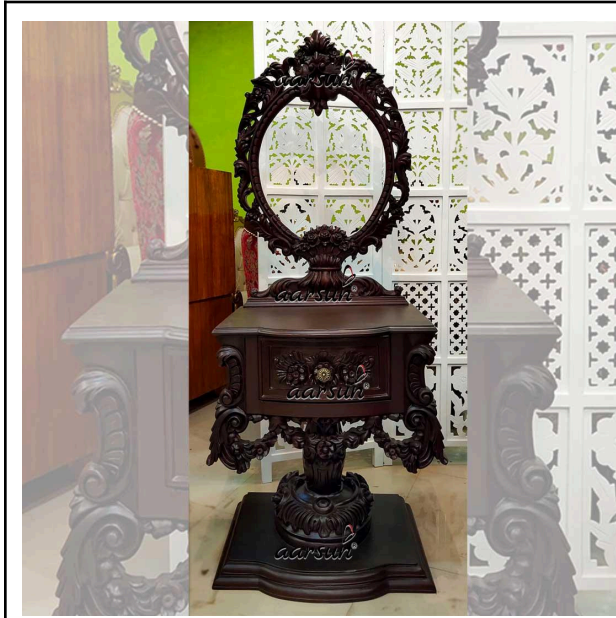

BED SIDE TABLE DESIGN

Whatsapp: [+918192999135](https://wa.me/+918192999135) Tel: [+918192999135](https://wa.me/+918192999135)

URL: <https://aarsunwoods.com/product-category/bed-side-tables/>

Website : <https://aarsunwoods.com/>